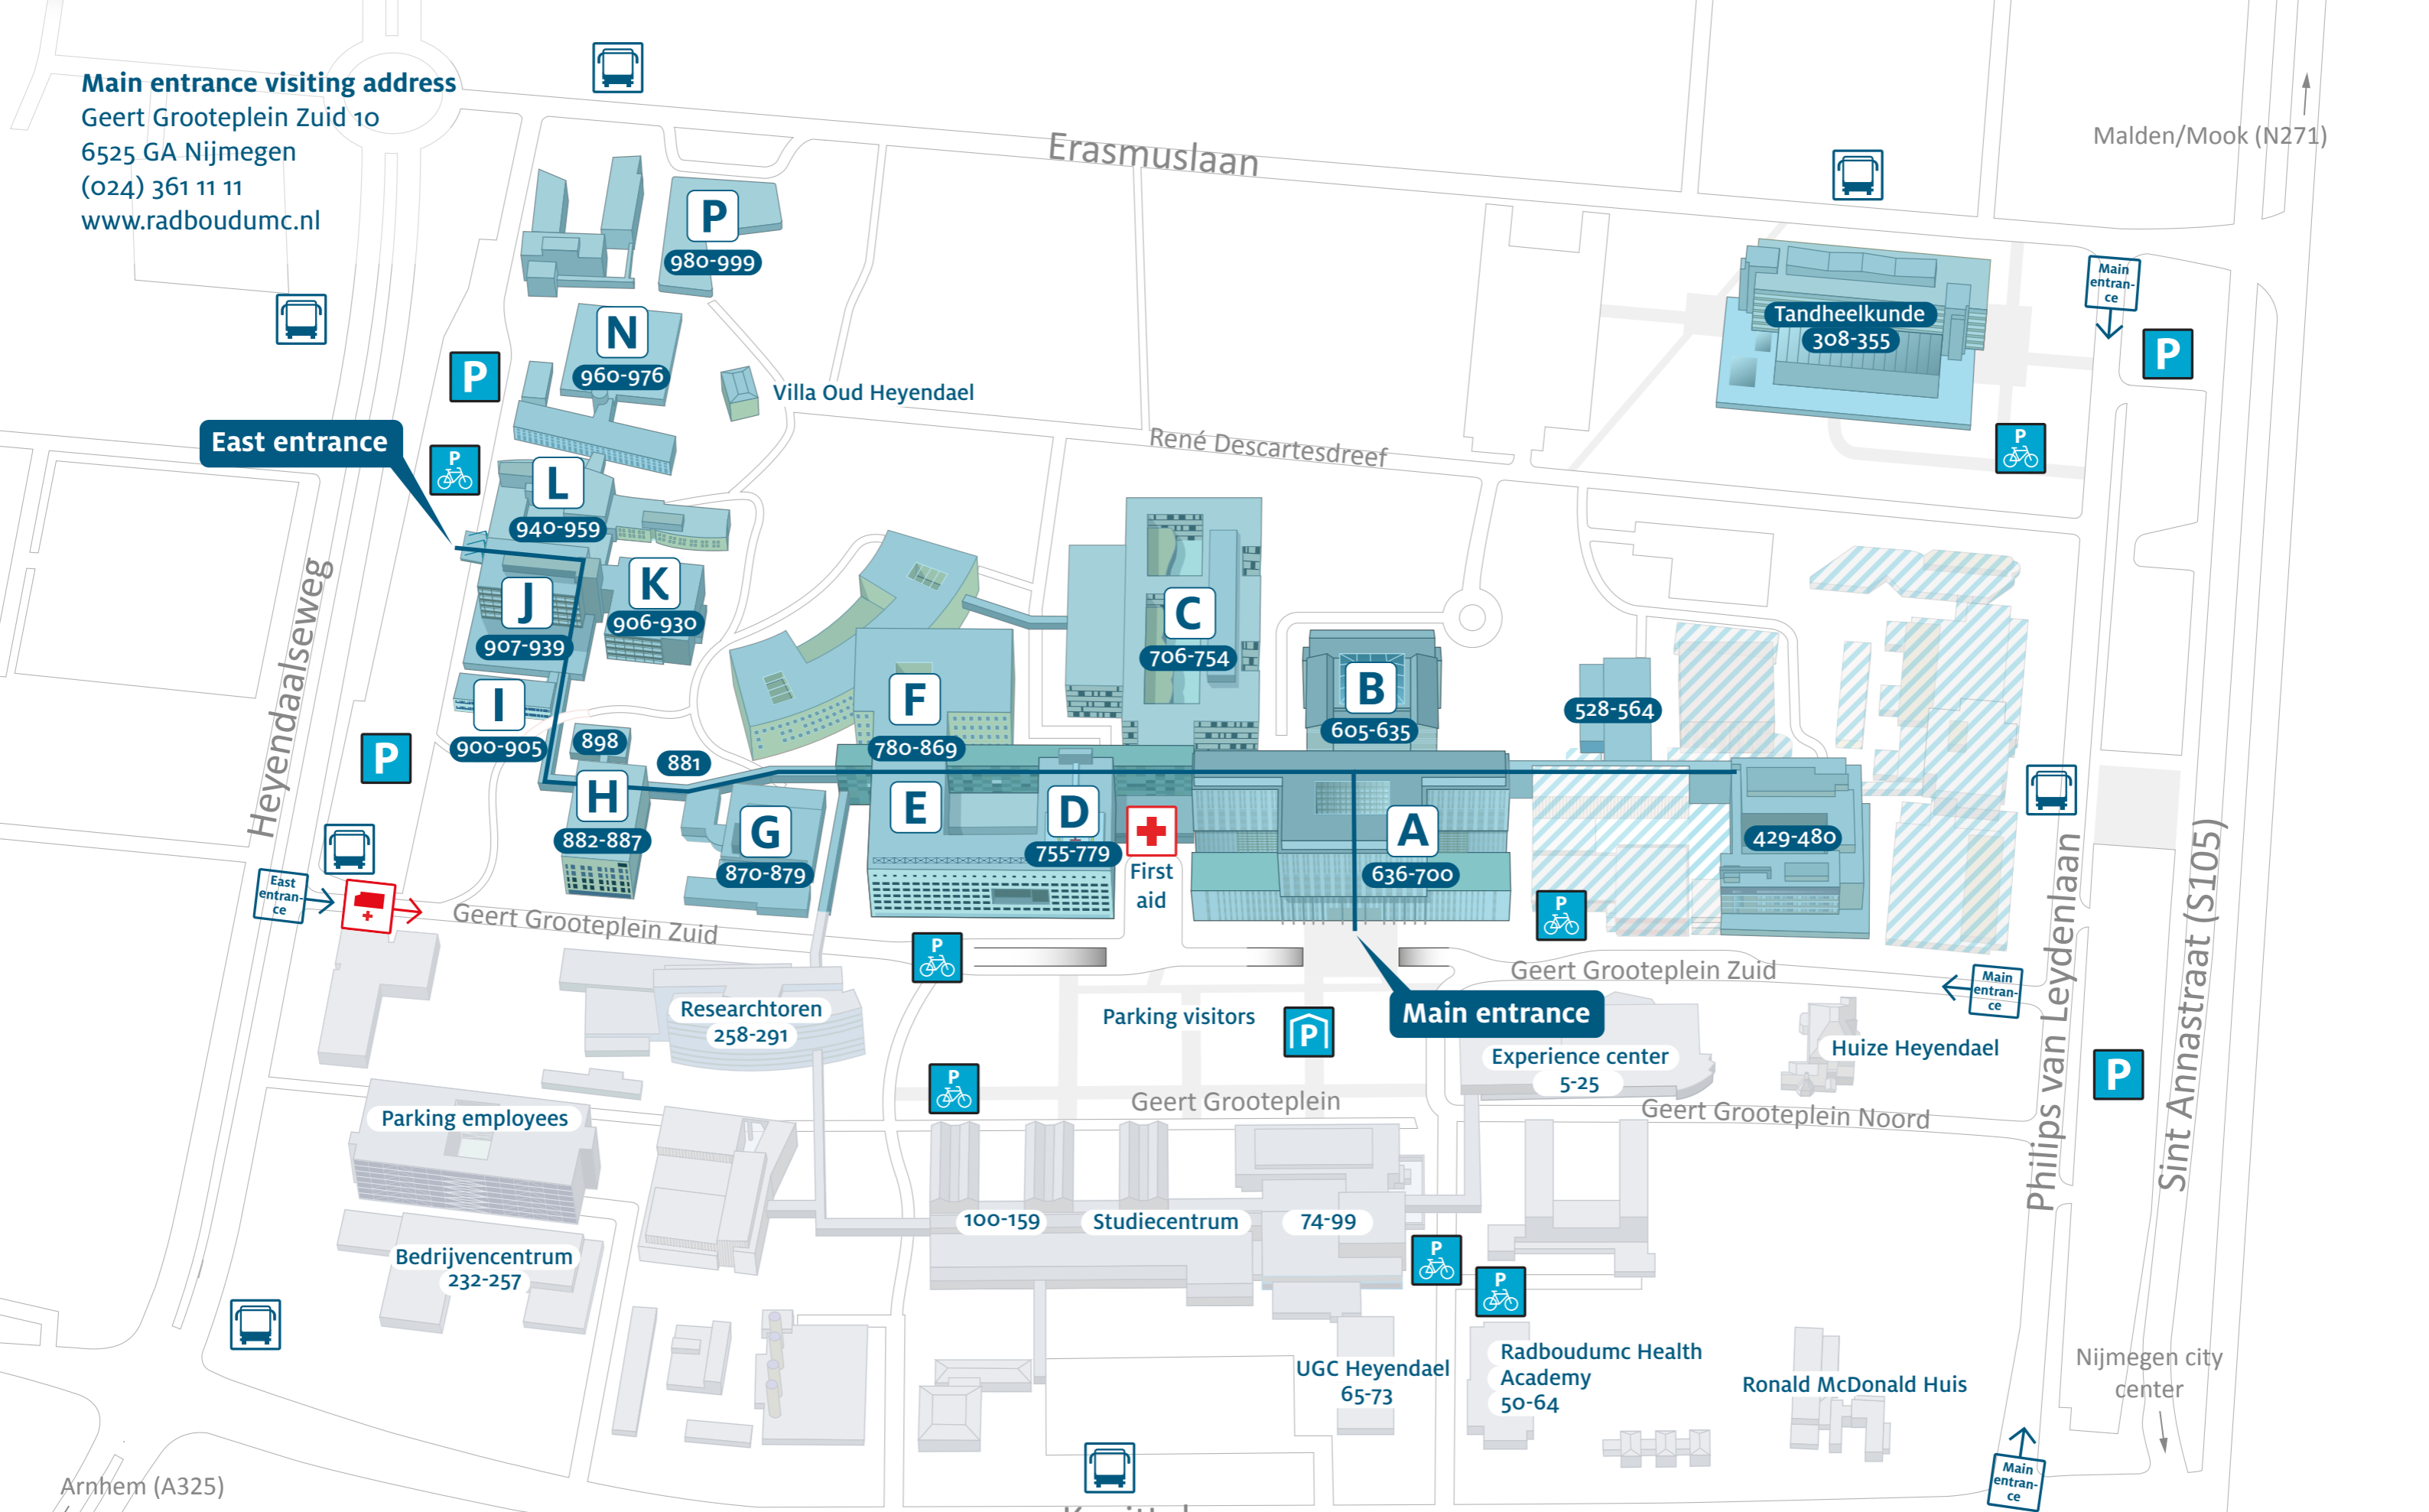

**Main entrance visiting address**

Geert Groteplein Zuid 10  
6525 GA Nijmegen  
(024) 361 11 11  
www.radboudumc.nl

**Route numbers per entrance**

Main entrance 429-865 Geert Groteplein Zuid 10  
East entrance 866-976 Renier Postlaan 4

**Legend**

Parking | Parking garage

Bicycle shed | Indoor

Approach route

Approach route First aid

Bus stop

Railway station

Old buildings